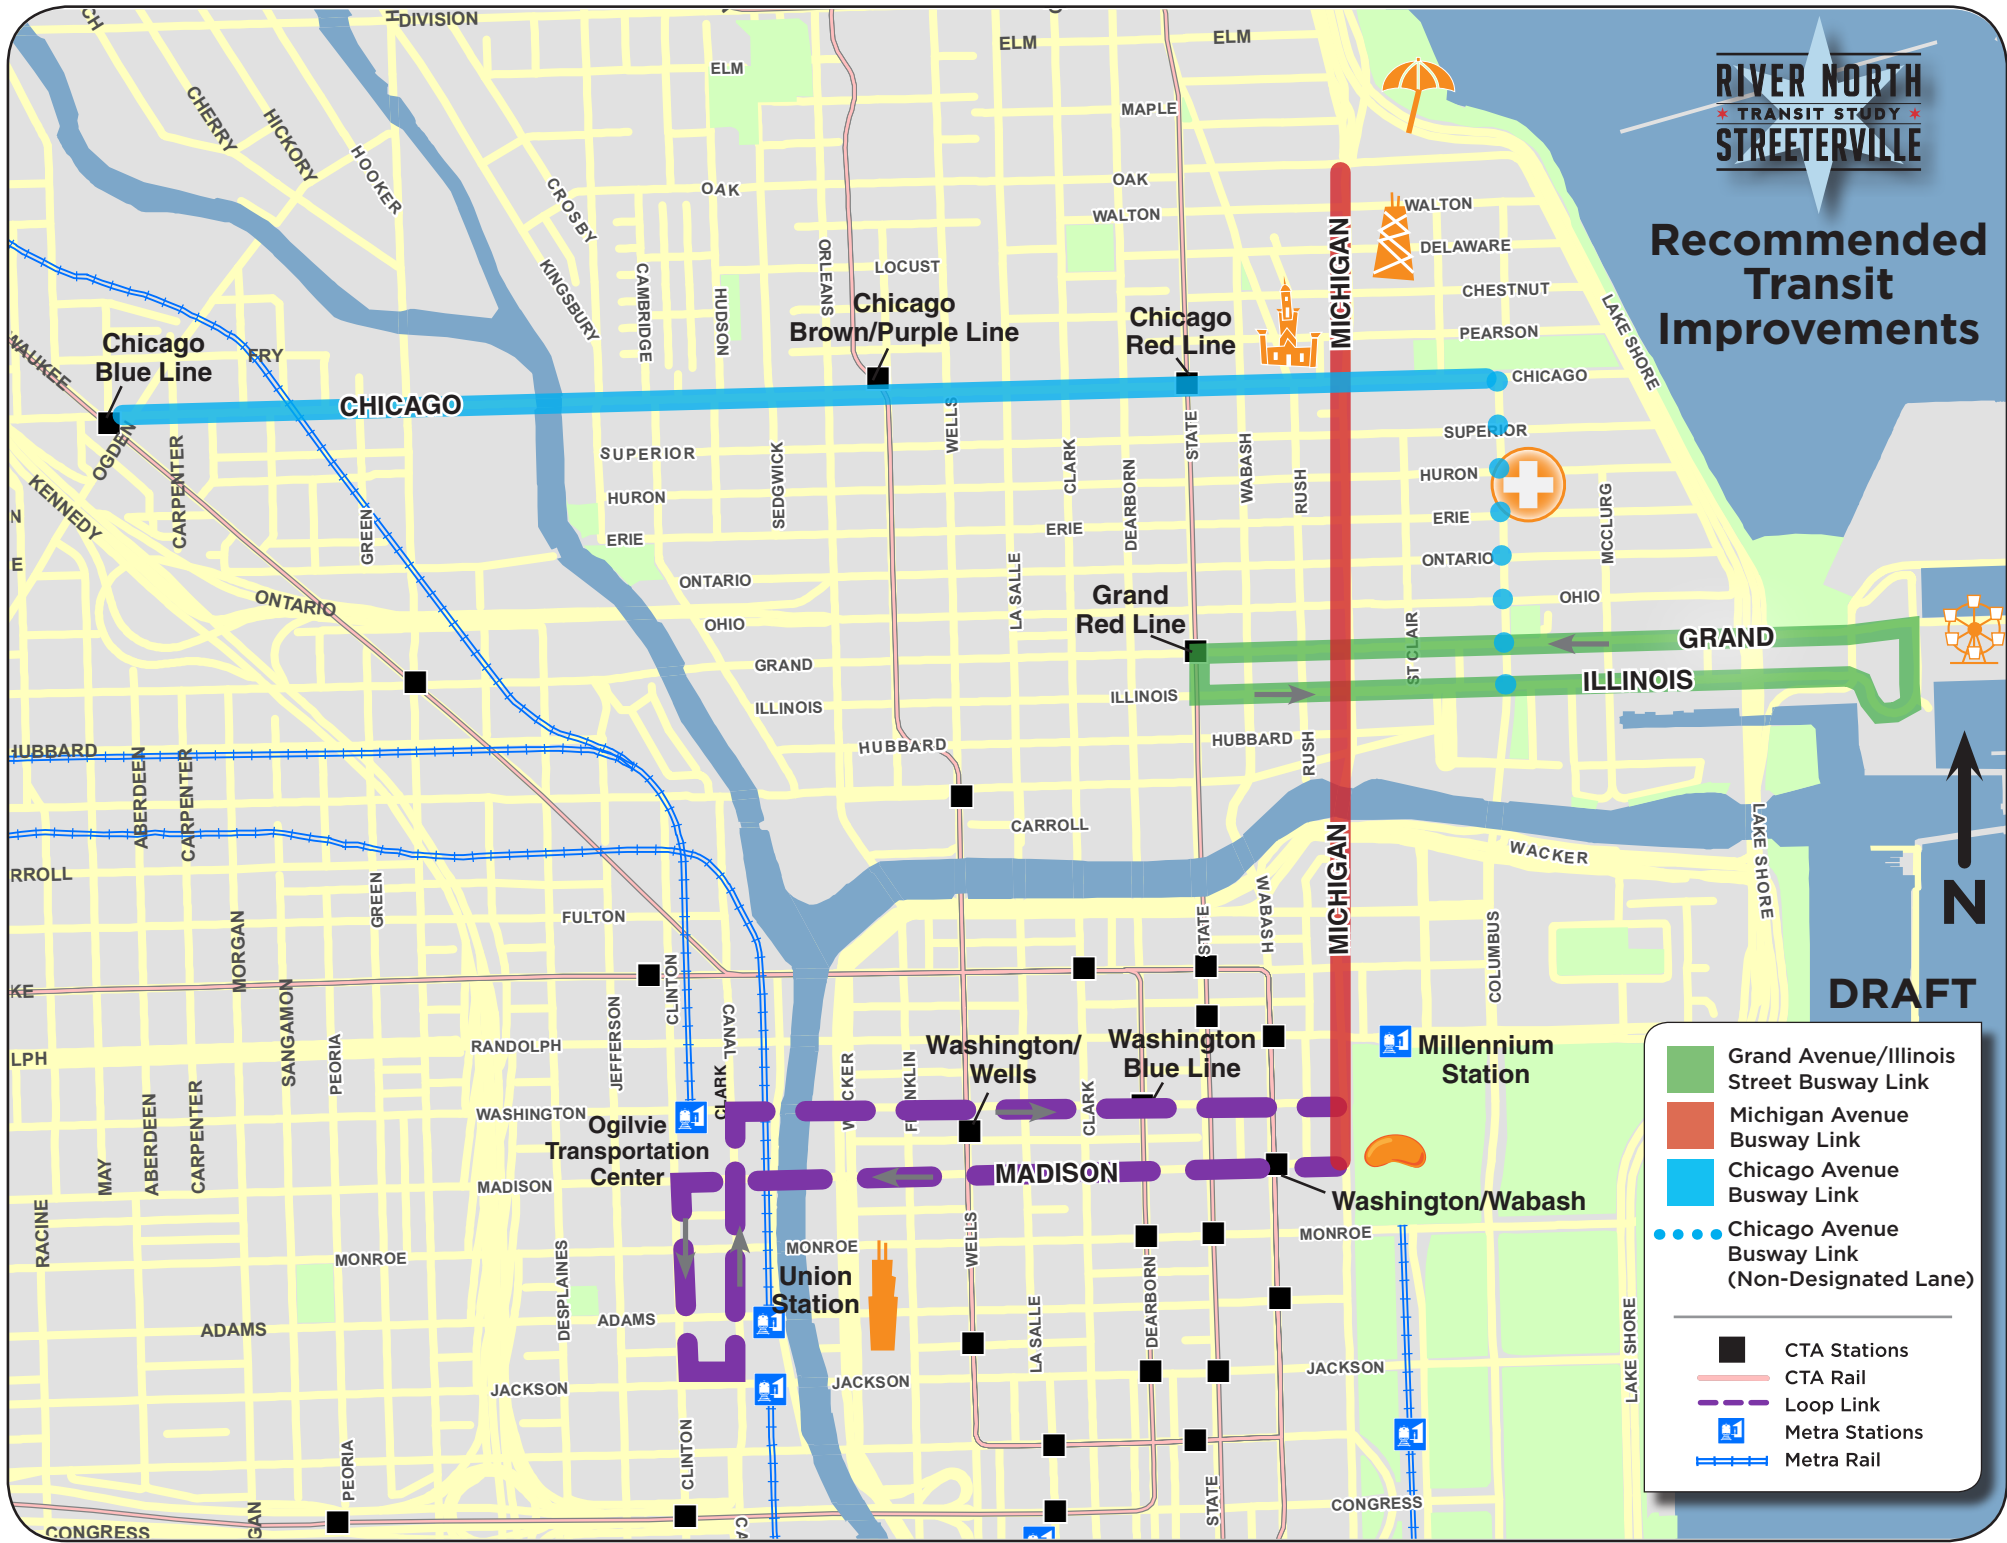

# Recommended Transit Improvements

	Grand Avenue/Illinois Street Busway Link
	Michigan Avenue Busway Link
	Chicago Avenue Busway Link
	Chicago Avenue Busway Link (Non-Designated Lane)
	CTA Stations
	CTA Rail
	Loop Link
	Metra Stations
	Metra Rail