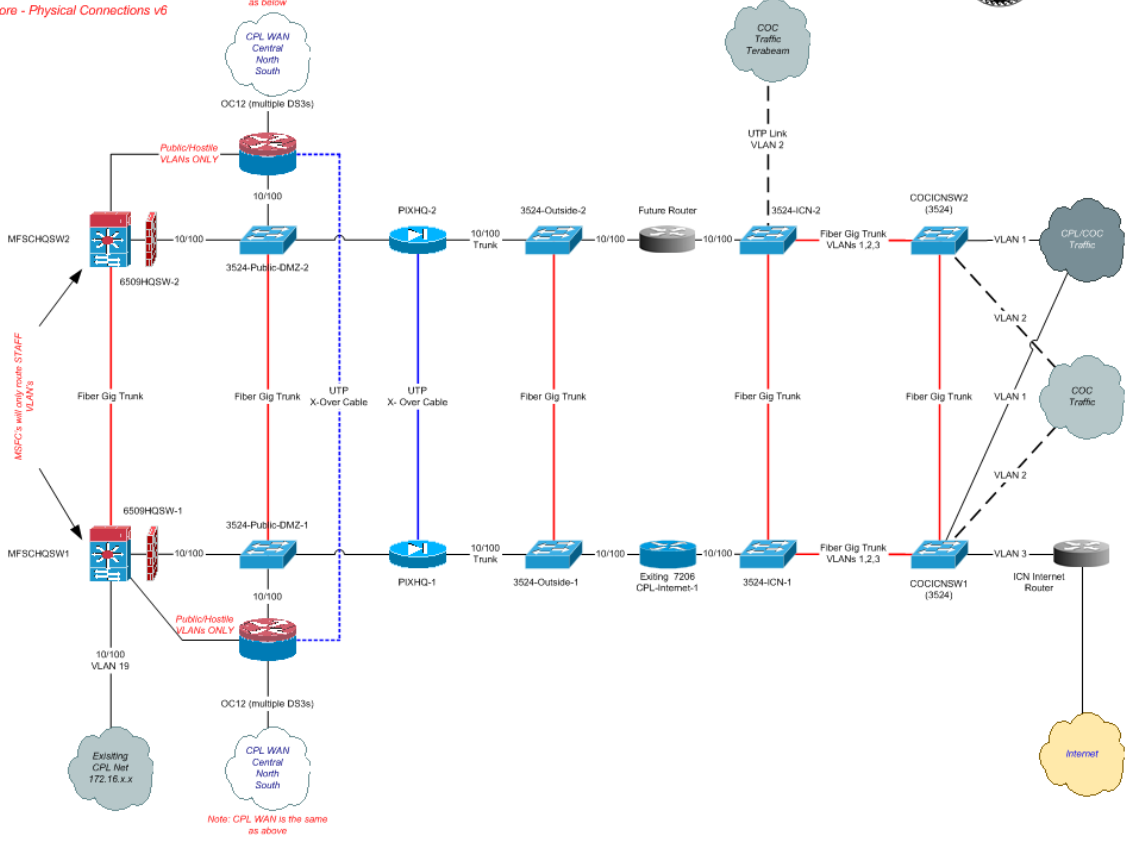

CPL Network Diagram

Harold Washington Library

Core - Physical Connections v6

Note: CPL WAN is the same as below

MSFC's will only route STAFF VLANs

Public/Hostile VLANs ONLY

Public/Hostile VLANs ONLY

Note: CPL WAN is the same as above