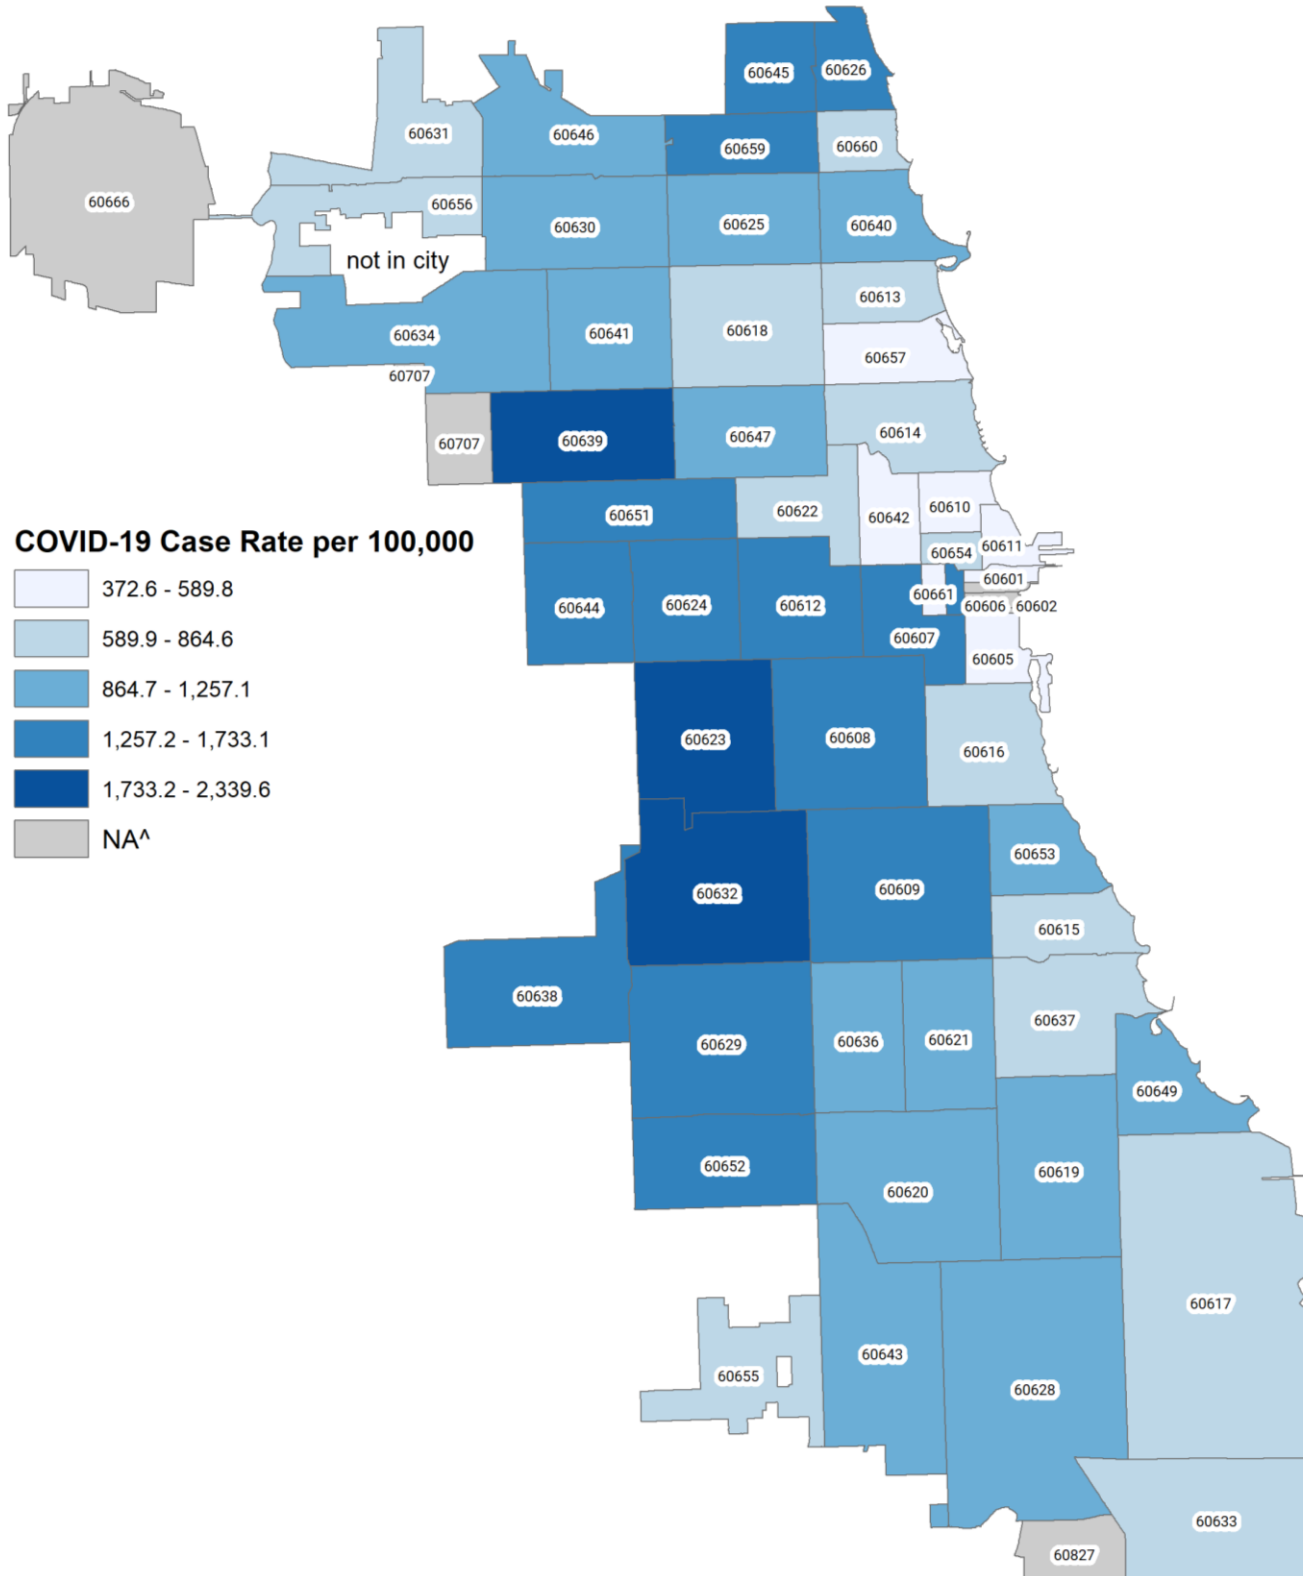

CHICAGO COVID-19: Case Rates by Zip code

May 13, 2020

**COVID-19 Case Rate per 100,000 population
by Chicago zip code n=32,064* through May 12, 2020**

Note: This map includes Chicago residents only. *32,064 out of 32,595 cases had valid Chicago zip codes
^Zip codes with less than 20 COVID-19 cases or where populations extend out of the city are not shown.
Data Source: Providers reporting to CDPH through the Illinois National Electronic Disease Surveillance System